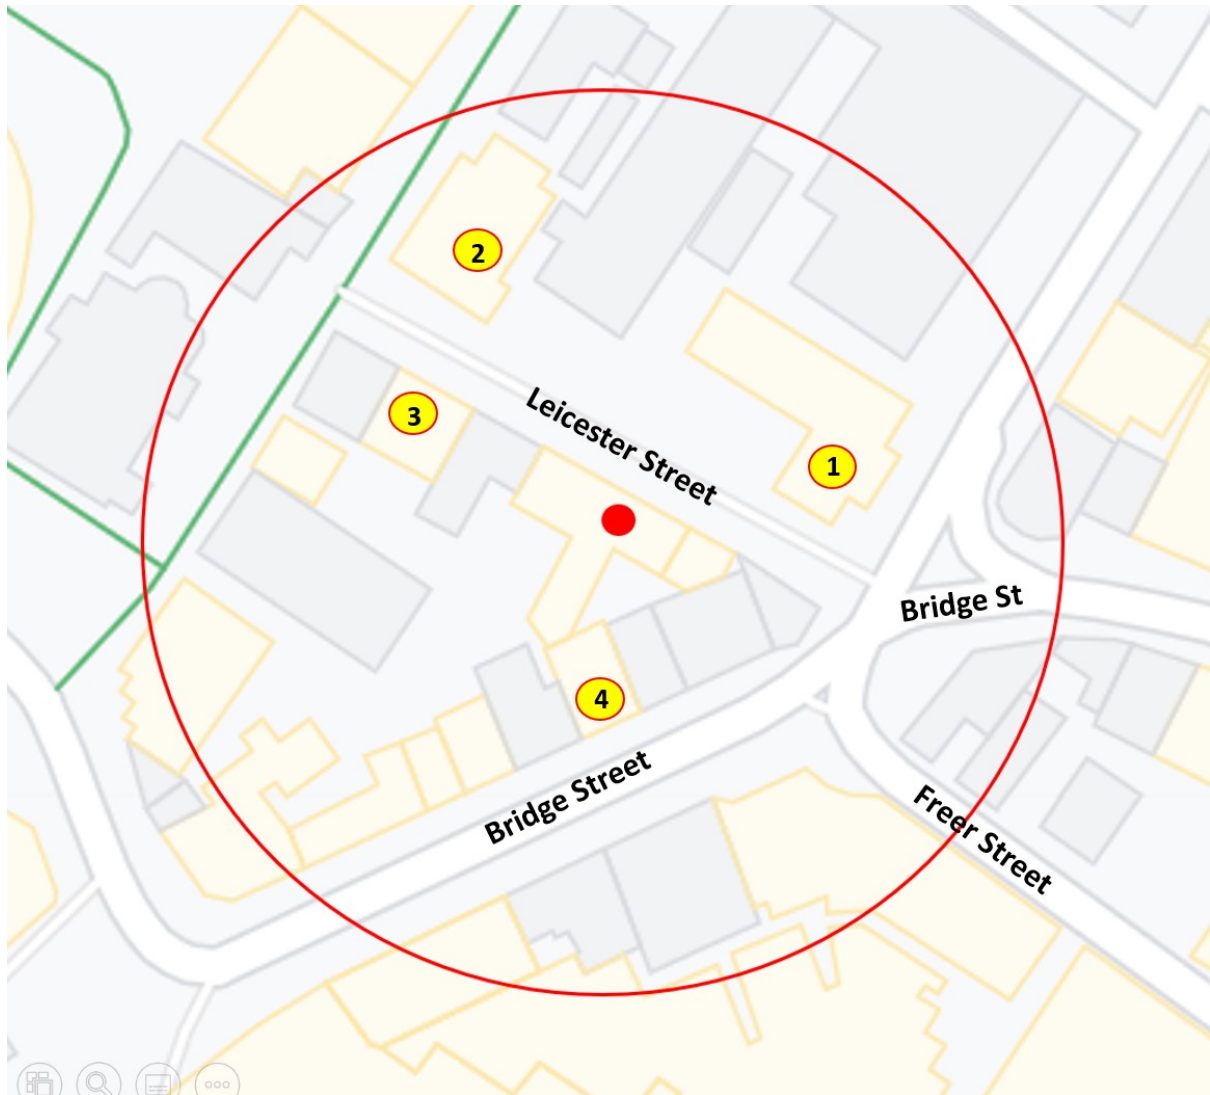

Licensed Premises within 75m radius  
of 9-11 Leicester Street, Walsall

Appendix 13

Map No	Name	Type of Premises	Alc	On / Off Both	Reg Ent	LNR
1	St Matthews Hall, Lichfield Street	Pub	Sunday - Wednesday 09:00 - 24:00 Thursday - Saturday - 09:00 - 02:00	Both	Sunday - Wednesday 09:00 - 24:00 Thursday - Saturday - 09:00 - 02:00	Sunday - Wednesday 23:00 - 24:00 Thursday - Saturday - 23:00 - 02:00
2	Tap and Tanner, Lord Hill House, Darwall Street	Pub	Sunday 09:00 - 00:00 Monday - Wednesday 09:00 - 01:00 Thursday - Saturday 09:00 - 02:00	Both	Sunday 09:00 - 00:00 Monday - Wednesday 09:00 - 01:00 Thursday - Saturday 09:00 - 02:00	Sunday 23:00 - 00:30 Monday - Wednesday 23:00 - 01:00 Thursday - Saturday 23:00 - 02:00
3	The Registry, 23-29 Leicester Street	Pub	Monday - Wednesday 08:00 - 02:00 Thursday - Sunday - 08:00 - 04:00	Both	Monday - Wednesday 08:00 - 02:00 Thursday - Sunday - 08:00 - 04:00	Monday - Wednesday 23:00 - 02:30 Thursday - Sunday - 23:00 - 04:30
4	Bailey's Bar, 27 Bridge Street	Bar	Sunday - Thursday 06:30 - 01:00 Friday - Saturday 06:30 - 02:00	Both	Sunday - Thursday 10:30 - 01:30 Friday - Saturday 10:30 - 02:30	Sunday - Thursday 23:00 - 01:00 Friday - Saturday 23:00 - 02:00