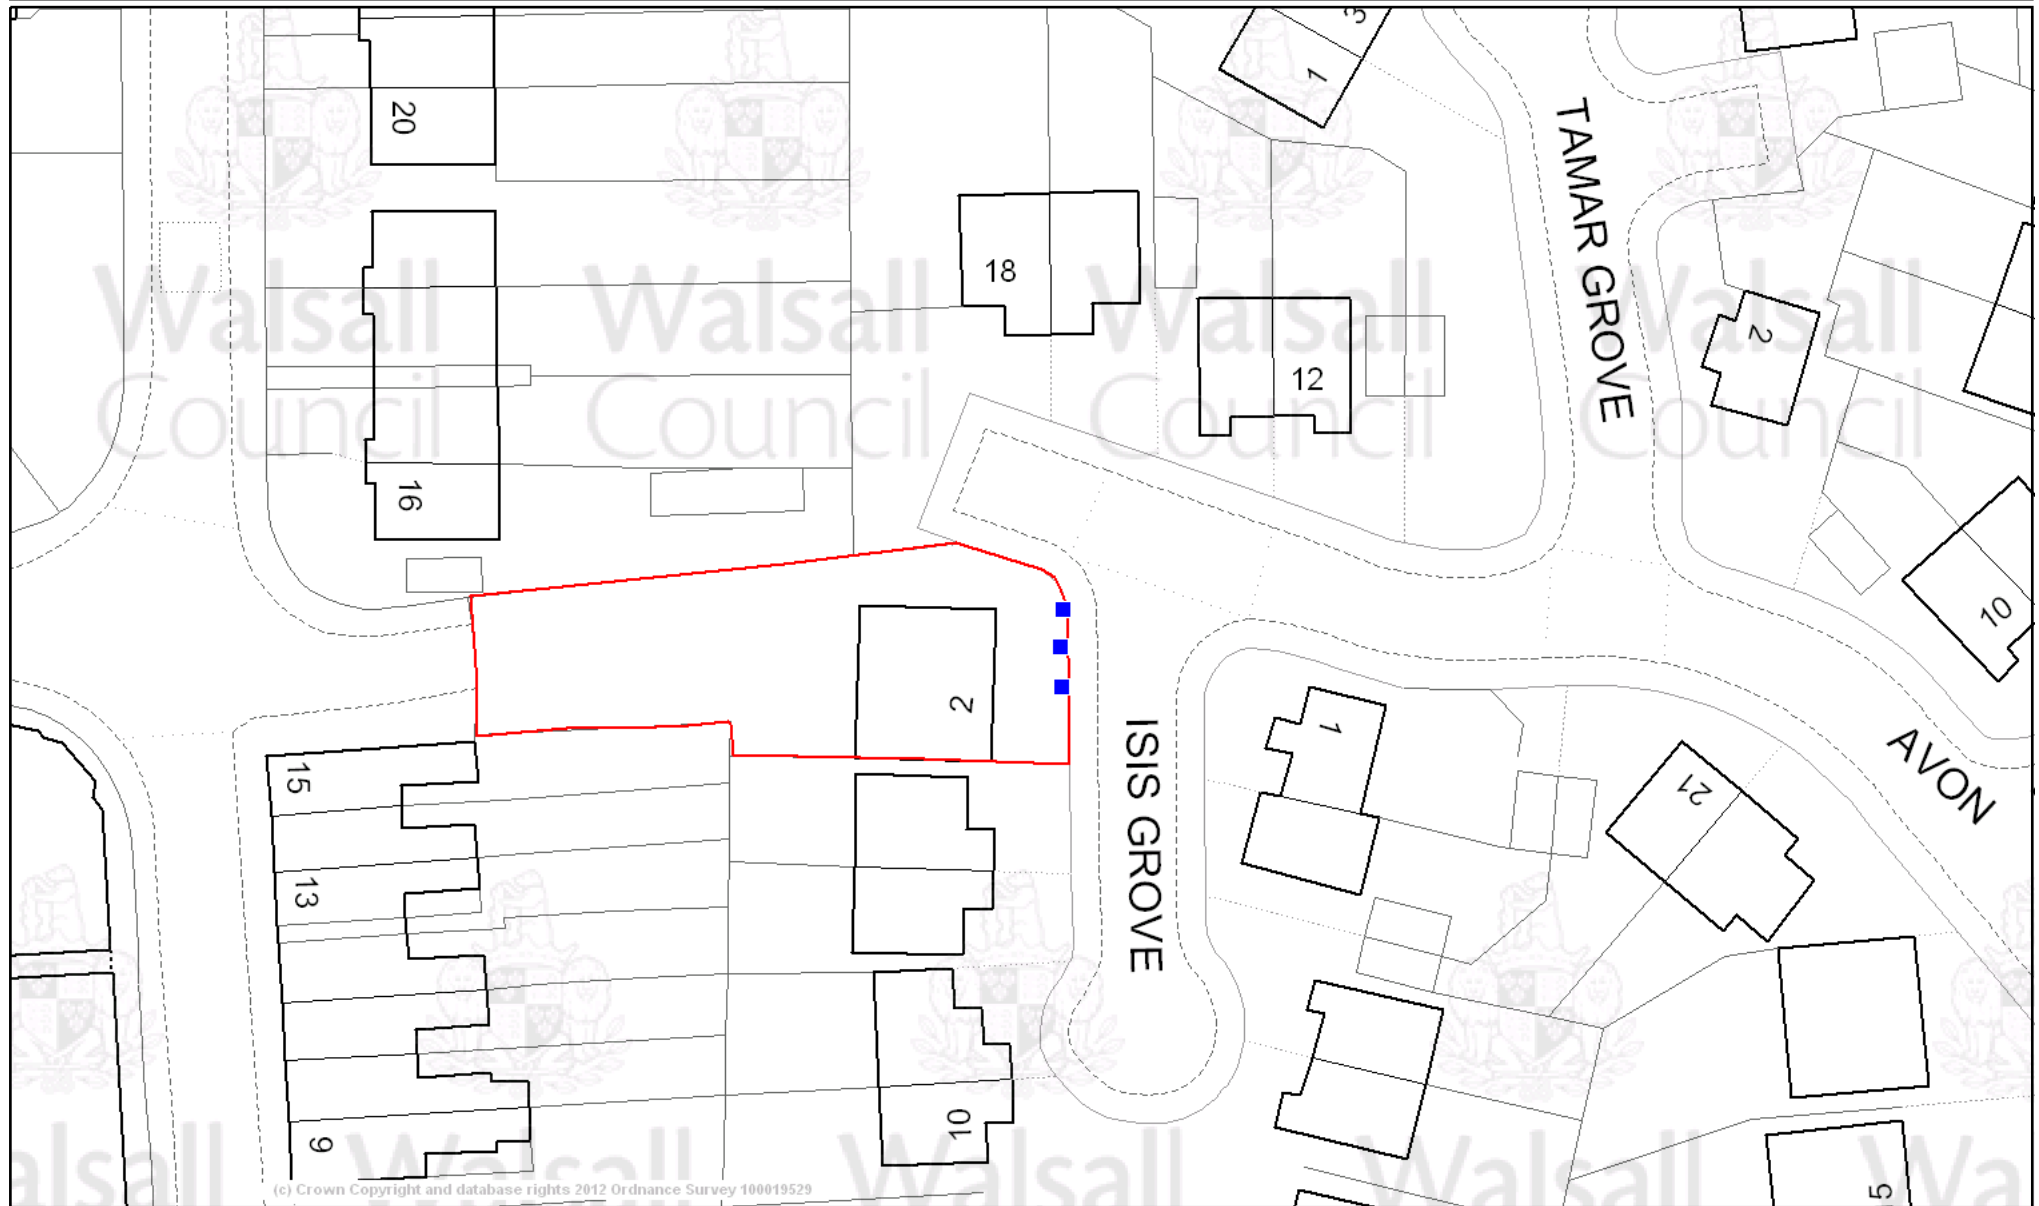

2 Isis Grove, Willenhall, WV13 1JD

Reproduced from the Ordnance Survey mapping with the permission of the Controller of Her Majesty's Stationery Office. (c) Crown Copyright. Unauthorised reproduction infringes Crown Copyright and may lead to prosecution or civil proceedings. (c) Crown Copyright and database rights 2011 Ordnance Survey 100019529

Scale 1/500

Centre = 397207 E 298762 N

Date 8/3/2012