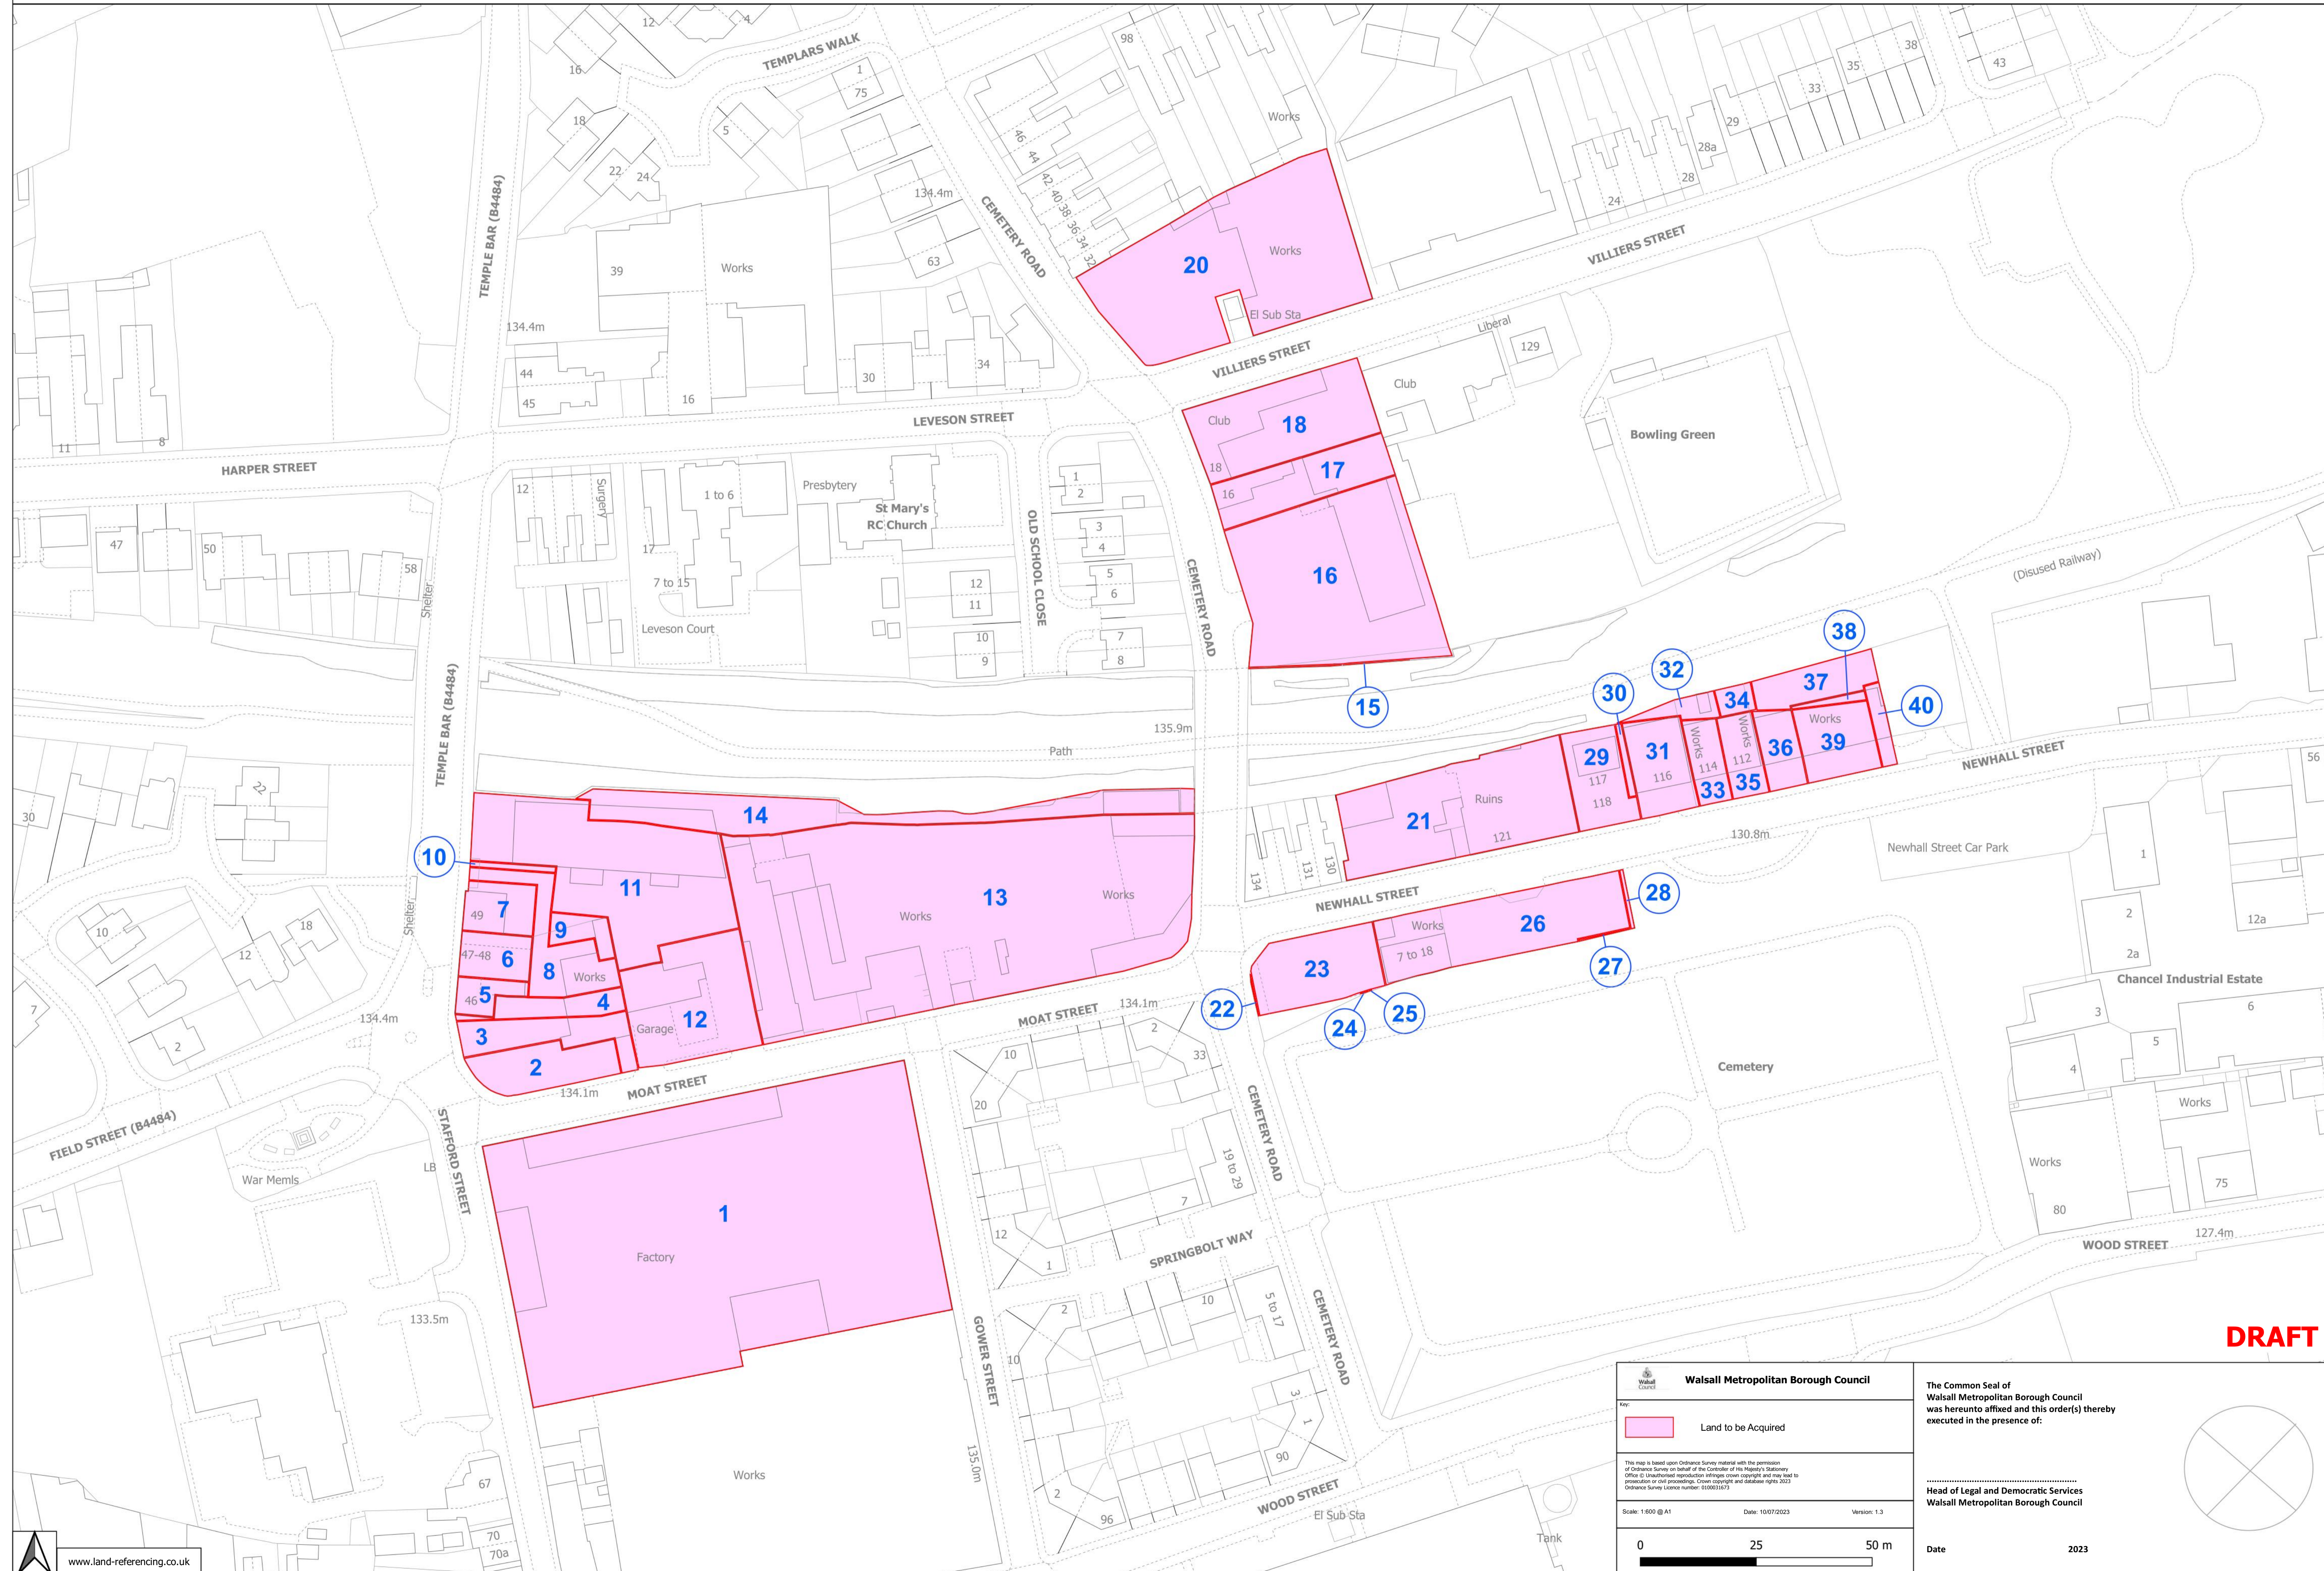

Map Referred to in The Walsall Metropolitan Borough Council (WMBC Moat St & Villiers St) Compulsory Purchase Order 2023

DRAFT

Walsall Metropolitan Borough Council

Key:
 Land to be Acquired

This map is based upon Ordnance Survey material with the permission of Ordnance Survey on behalf of the Controller of His Majesty's Stationery Office. It is unauthorised reproduction in whole or in part without the prior written permission of Ordnance Survey. Crown copyright and database rights 2023. Ordnance Survey Licence number: 010001373

Scale: 1:600 @ A1 Date: 10/07/2023 Version: 1.3

0 25 50 m

The Common Seal of Walsall Metropolitan Borough Council was hereto affixed and this order(s) thereby executed in the presence of:

.....
 Head of Legal and Democratic Services
 Walsall Metropolitan Borough Council

Date: 2023