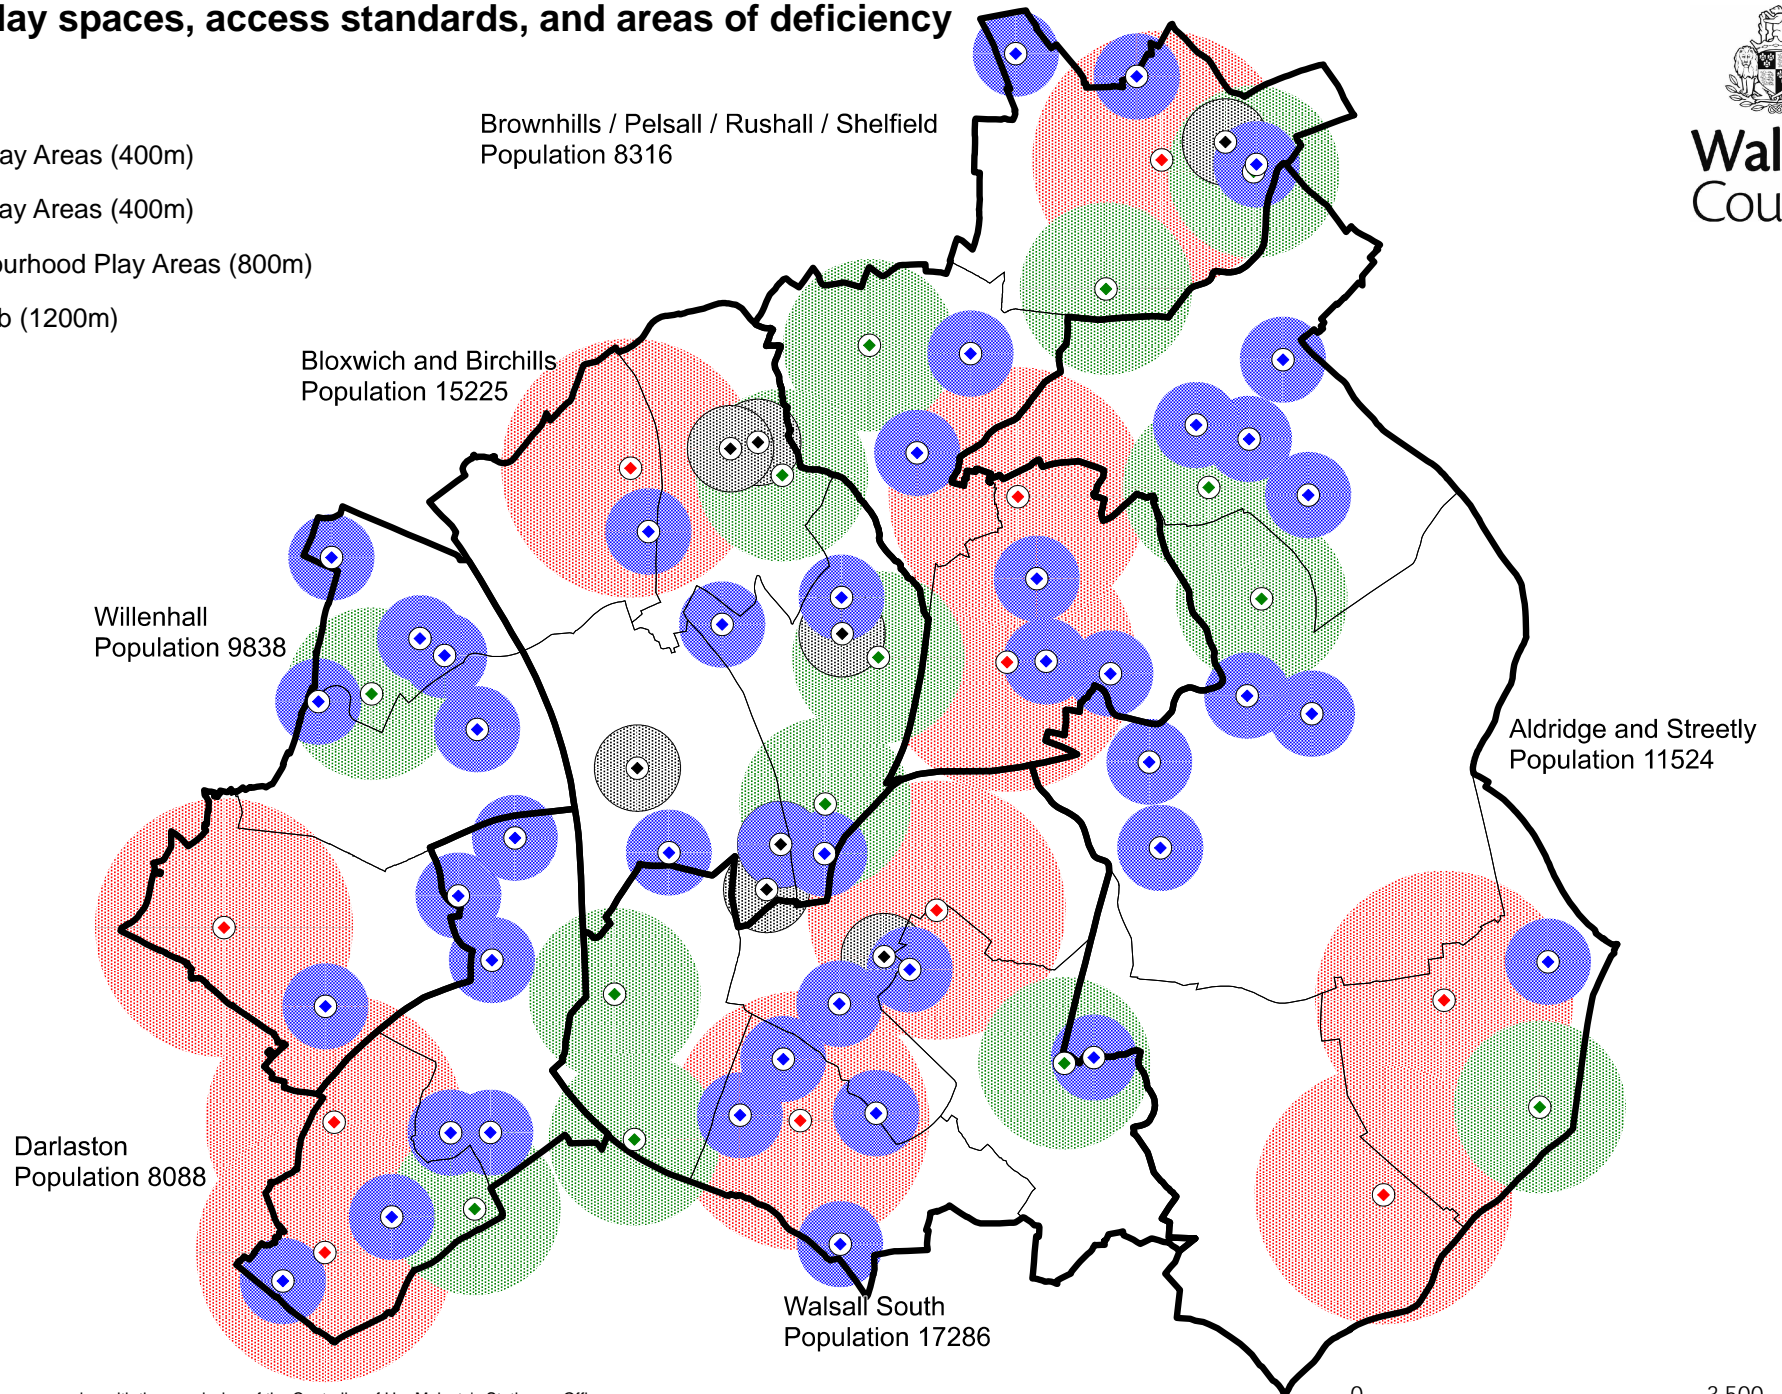

Appendix 1 - Play spaces, access standards, and areas of deficiency

Walsall
Council

WHG Play Areas (400m)

Local Play Areas (400m)

Neighbourhood Play Areas (800m)

Play Hub (1200m)

Reproduced from the Ordnance Survey mapping with the permission of the Controller of Her Majesty's Stationery Office.

© Crown Copyright. Unauthorised reproduction infringes Crown copyright and may lead to prosecution or civil proceedings.

© Crown Copyright and database rights 2021 Ordnance Survey 100019529